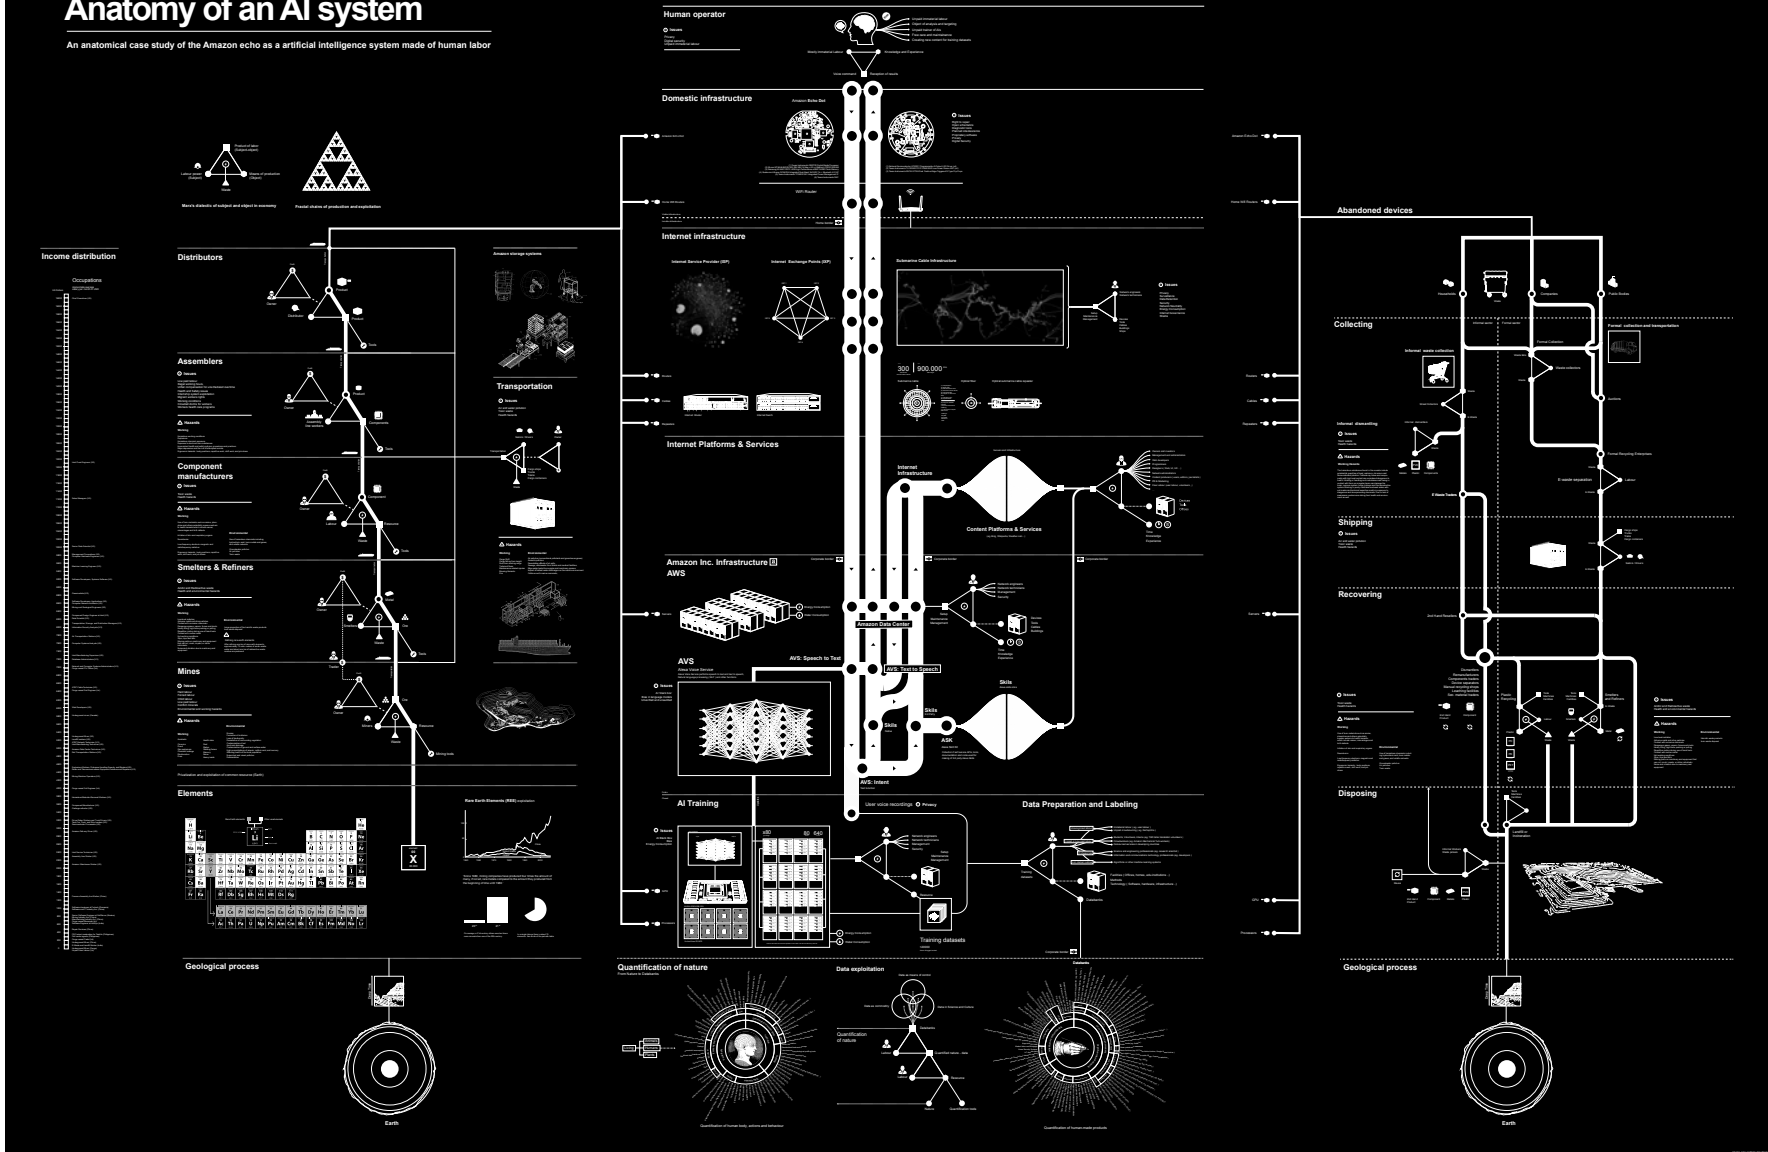

Anatomy of an AI system